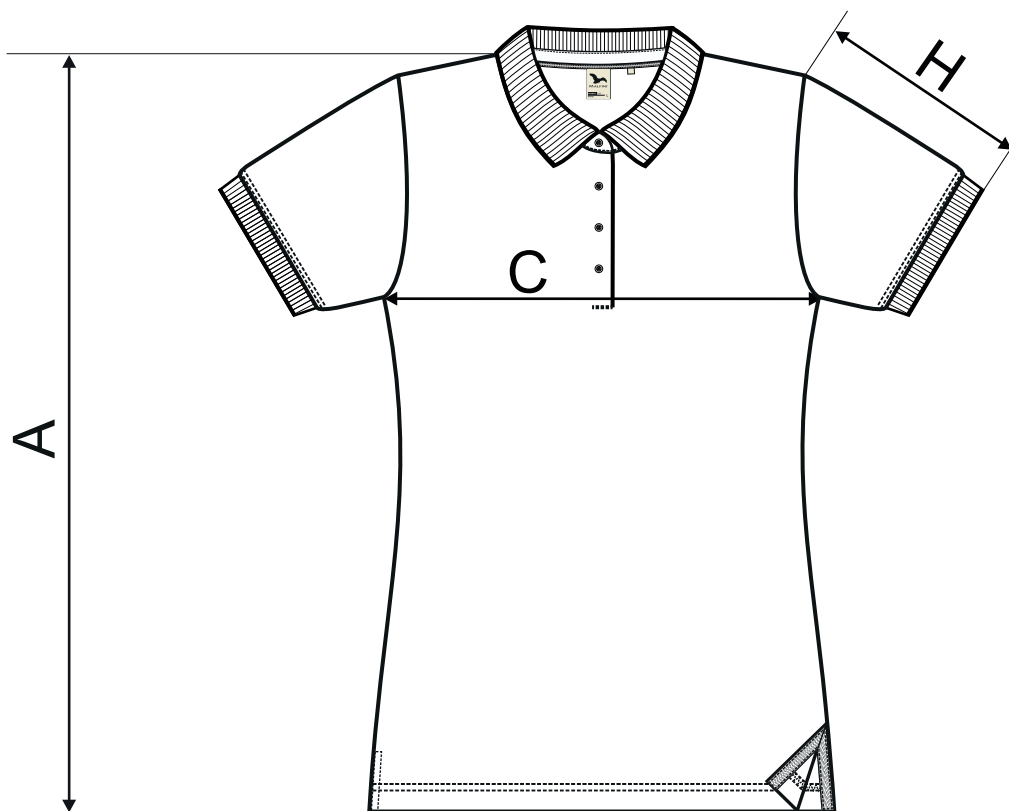

235 PRIME ♀

SIZE SPECIFICATION [cm]

size	XS	S	M	L	XL	2XL
A	62	64	66	68	70	72
C	40	44	48	52	58	64
H	18	19	20	21	22	23

All size specifications listed are in cm. Accepted tolerance of up to ± 5%.

Organic
Certified by Control Union
1033786